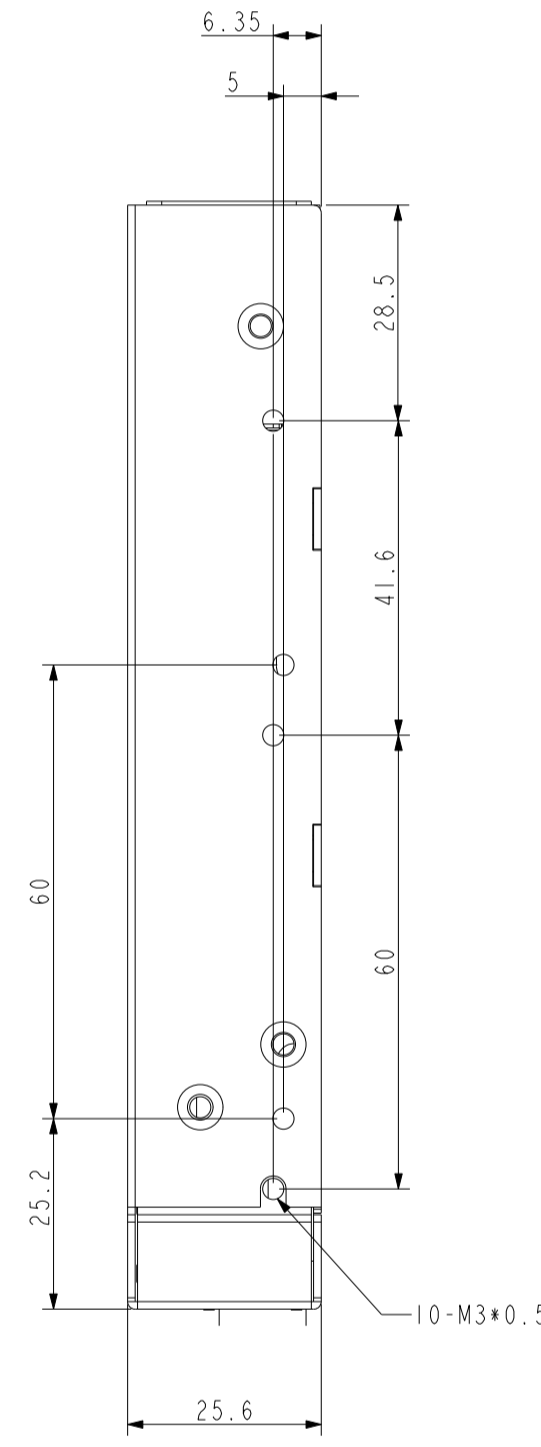

Revision History				DESIGNER	APPROVE	REMARK
REV	EC No.	DATE(yy/mm/dd)	UPDATE DESCRIPTION	Calvin		
			As Shown			

C 视图

C 视图

A 视图

THIS DRAWING AND SPECIFICATIONS, HEREIN, ARE THE PROPERTY OF RAIDON INTERNATIONAL AND SHALL NOT BE REPRODUCED, COPIED, OR USED IN WHOLE OR IN PART AS THE BASIS FOR THE MANUFACTURE OR SALE OF ITEMS WITHOUT WRITTEN PERMISSION, RAIDON INTERNATIONAL.

MATERIAL (SPEC)				SCALE		RAIDON CONFIDENTIAL			
ASSY				1:1(1.1)					
FINISH				ANGLE		DESCRIPTION			
				0°-30° ±1°		UNIT			
				31°-60° ±3°		mm			
				61°-90° ±5°		IT2776 機構外觀尺寸圖			
SELECT V		V		SHEET	MODEL NO.	PART NO.	REV	VER	
DIM TOL	A	B	C	1 of 1	IT2776	-	0.1		
0-5	±0.02	±0.05	±0.1						
6-10	±0.05	±0.1	±0.15						
11-50	±0.1	±0.15	±0.20						
50-100	±0.15	±0.2	±0.25						
101+	±0.15X	±0.2X	±0.25X						
				SHEET SIZE		DESIGNER		APPROVED	
				A1		Calvin			