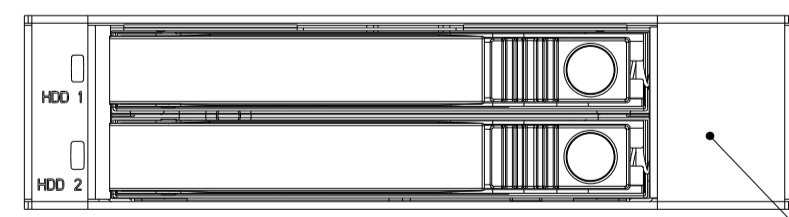

A 视图

THIS DRAWING AND SPECIFICATIONS, HEREIN, ARE THE PROPERTY OF RAIDON INTERNATIONAL AND SHALL NOT BE REPRODUCED, COPIED, OR USED IN WHOLE OR IN PART AS THE BASIS FOR THE MANUFACTURE OR SALE OF ITEMS WITHOUT WRITTEN PERMISSION, RAIDON INTERNATIONAL.

MATERIAL (SPEC)				SCALE		RAIDON CONFIDENTIAL			
ASSY				1:1(1.1)					
FINISH				ANGLE		DESCRIPTION			
				0°-30° ±1°		UNIT			
				31°-60° ±3°		mm			
				61°-90° ±5°		IT2776 機構外觀尺寸圖			
SELECT V		V		SHEET	MODEL NO.	PART NO.	REV	VER	
DIM TOL	A	B	C	1 of 1	IT2776	-	0.1		
0-5	±0.02	±0.05	±0.1						
6-10	±0.05	±0.1	±0.15						
11-50	±0.1	±0.15	±0.20						
50-100	±0.15	±0.2	±0.25						
101+	±0.15X	±0.2X	±0.25X						
				SHEET SIZE		DESIGNER		APPROVED	
				A1		Calvin