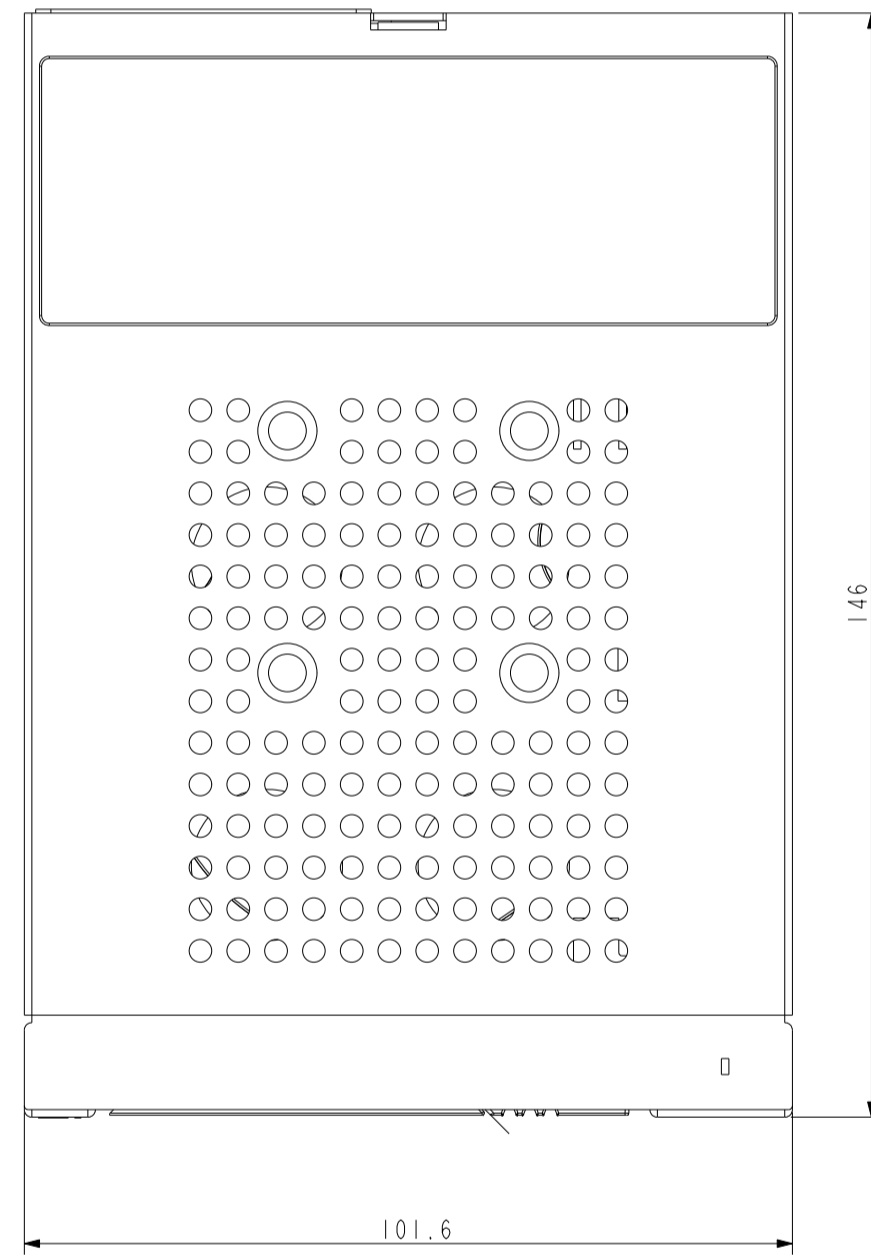

A 视图

THIS DRAWING AND SPECIFICATIONS, HEREIN, ARE THE PROPERTY OF RAIDON INTERNATIONAL AND SHALL NOT BE REPRODUCED, COPIED, OR USED IN WHOLE OR IN PART AS THE BASIS FOR THE MANUFACTURE OR SALE OF ITEMS WITHOUT WRITTEN PERMISSION, RAIDON INTERNATIONAL.

MATERIAL (SPEC)				SCALE		RAIDON CONFIDENTIAL			
ASSY				1:1(1.1)					
FINISH				ANGLE		DESCRIPTION			
				0°-30° ±1°		UNIT			
				31°-60° ±3°		mm			
				61°-90° ±5°		IT2776 機構外觀尺寸圖			
SELECT V		V		SHEET	MODEL NO.	PART NO.	REV	VER	
DIM TOL	A	B	C	1 of 1	IT2776	-	0.1		
0-5	±0.02	±0.05	±0.1						
6-10	±0.05	±0.1	±0.15						
11-50	±0.1	±0.15	±0.20						
50-100	±0.15	±0.2	±0.25						
101+	±0.15X	±0.2X	±0.25X						
				SHEET SIZE		DESIGNER		APPROVED	
				A1		Calvin