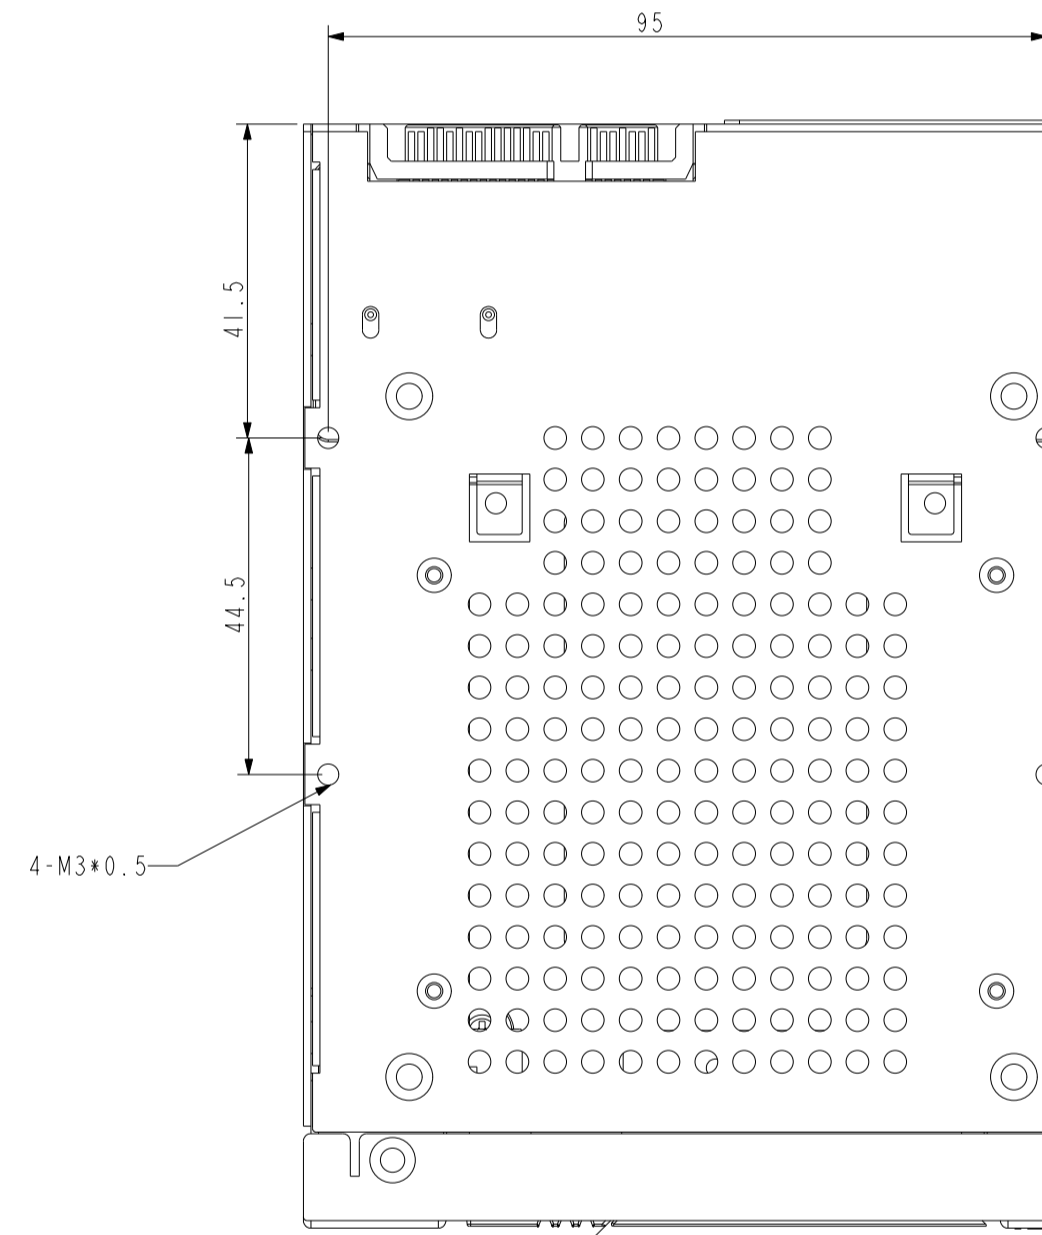

Revision History				DESIGNER	APPROVE	REMARK
REV	EC No.	DATE(yy/mm/dd)	UPDATE DESCRIPTION	Calvin		
			As Shown			

C 视图

C 视图

A 视图

THIS DRAWING AND SPECIFICATIONS, HEREIN, ARE THE PROPERTY OF RAIDON INTERNATIONAL AND SHALL NOT BE REPRODUCED, COPIED, OR USED IN WHOLE OR IN PART AS THE BASIS FOR THE MANUFACTURE OR SALE OF ITEMS WITHOUT WRITTEN PERMISSION, RAIDON INTERNATIONAL.

MATERIAL (SPEC)				SCALE		RAIDON CONFIDENTIAL			
ASSY				1:1(1.1)					
FINISH				ANGLE		DESCRIPTION			
				0°-30° ±1°		UNIT			
				31°-60° ±3°		mm			
				61°-90° ±5°		IT2776 機構外觀尺寸圖			
SELECT V		V		SHEET	MODEL NO.	PART NO.	REV	VER	
DIM TOL	A	B	C	1 of 1	IT2776	-	0.1		
0-5	±0.02	±0.05	±0.1						
6-10	±0.05	±0.1	±0.15						
11-50	±0.1	±0.15	±0.20						
50-100	±0.15	±0.2	±0.25						
101+	±0.15X	±0.2X	±0.25X						
				SHEET SIZE		DESIGNER		APPROVED	
				A1		Calvin			