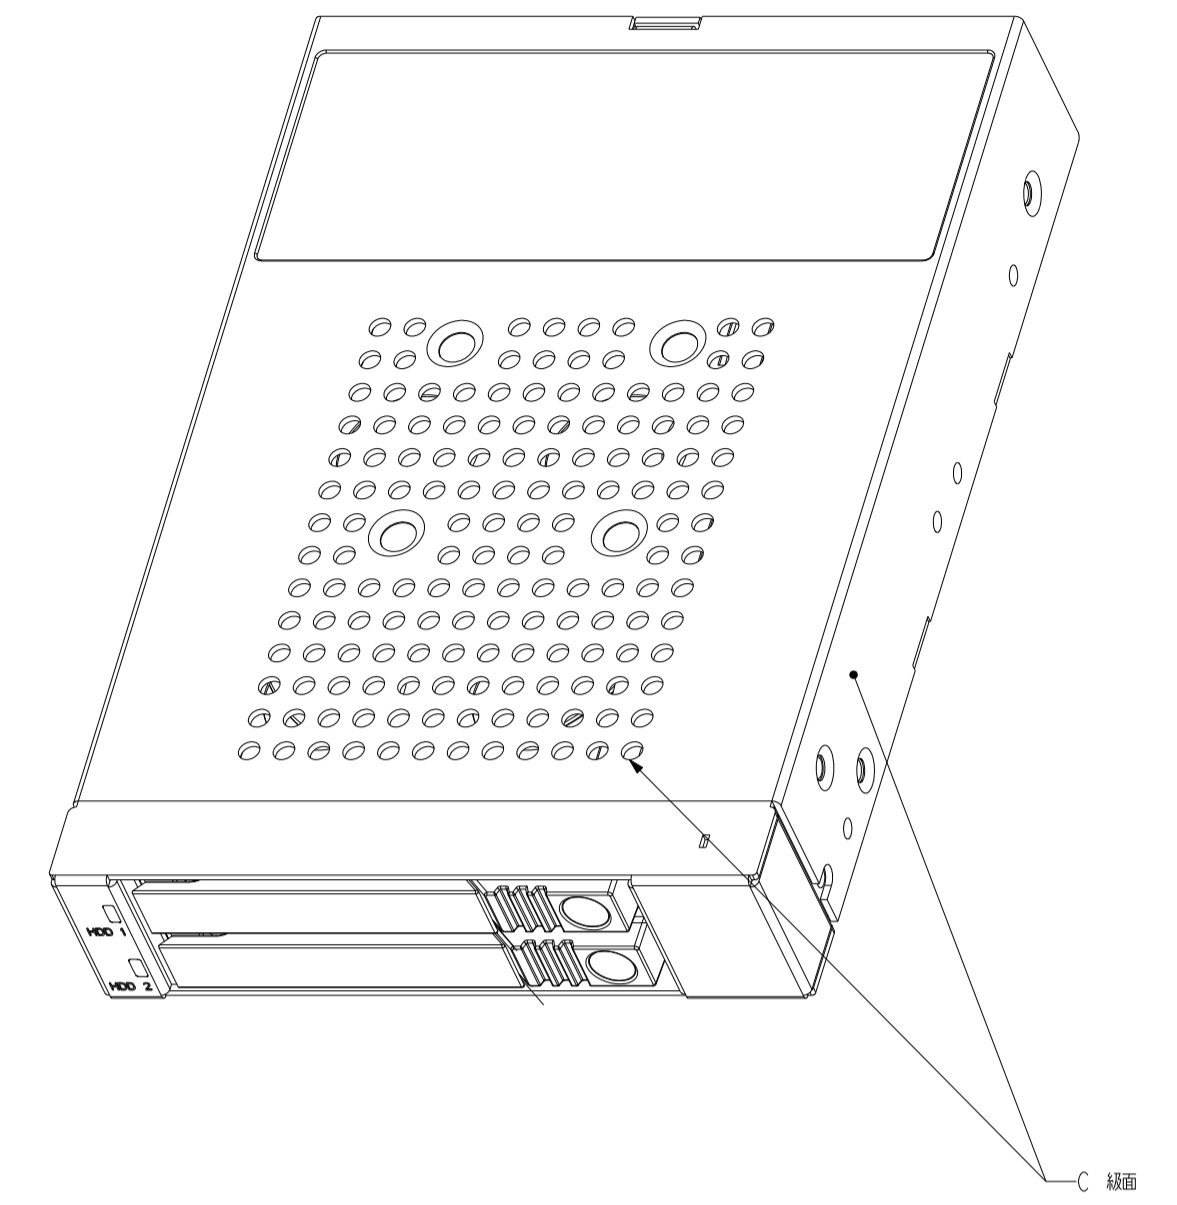

Revision History				DESIGNER	APPROVE	REMARK
REV	EC No.	DATE(yy/mm/dd)	UPDATE DESCRIPTION	Calvin		
			As Shown			

C 视图

C 视图

A 视图

THIS DRAWING AND SPECIFICATIONS, HEREIN, ARE THE PROPERTY OF RAIDON INTERNATIONAL AND SHALL NOT BE REPRODUCED, COPIED, OR USED IN WHOLE OR IN PART AS THE BASIS FOR THE MANUFACTURE OR SALE OF ITEMS WITHOUT WRITTEN PERMISSION, RAIDON INTERNATIONAL.

MATERIAL (SPEC)				SCALE		RAIDON CONFIDENTIAL			
ASSY				1:1(1.1)					
FINISH				ANGLE		DESCRIPTION			
				0°-30° ±1°		UNIT			
				31°-60° ±3°		mm			
				61°-90° ±5°		IT2776 機構外觀尺寸圖			
SELECT V		V		SHEET	MODEL NO.	PART NO.	REV	VER	
DIM TOL	A	B	C	1 of 1	IT2776	-	0.1		
0-5	±0.02	±0.05	±0.1						
6-10	±0.05	±0.1	±0.15						
11-50	±0.1	±0.15	±0.20						
50-100	±0.15	±0.2	±0.25						
101+	±0.15X	±0.2X	±0.25X						
				SHEET SIZE		DESIGNER		APPROVED	
				A1		Calvin			