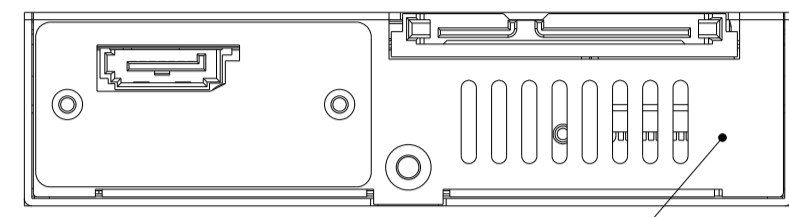

Revision History				DESIGNER	APPROVE	REMARK
REV	EC No.	DATE(yy/mm/dd)	UPDATE DESCRIPTION	Calvin		
			As Shown			

C 视图

C 视图

A 视图

THIS DRAWING AND SPECIFICATIONS, HEREIN, ARE THE PROPERTY OF RAIDON INTERNATIONAL AND SHALL NOT BE REPRODUCED, COPIED, OR USED IN WHOLE OR IN PART AS THE BASIS FOR THE MANUFACTURE OR SALE OF ITEMS WITHOUT WRITTEN PERMISSION, RAIDON INTERNATIONAL.

MATERIAL (SPEC)				SCALE		RAIDON CONFIDENTIAL			
ASSY				1:1(1.1)					
FINISH				ANGLE		DESCRIPTION			
				0°-30° ±1°		UNIT			
				31°-60° ±3°		mm			
				61°-90° ±5°		IT2776 機構外觀尺寸圖			
SELECT V		V		SHEET	MODEL NO.	PART NO.	REV	VER	
DIM TOL	A	B	C	1 of 1	IT2776	-	0.1		
0-5	±0.02	±0.05	±0.1						
6-10	±0.05	±0.1	±0.15						
11-50	±0.1	±0.15	±0.20						
50-100	±0.15	±0.2	±0.25						
101+	±0.15X	±0.2X	±0.25X						
				SHEET SIZE		DESIGNER		APPROVED	
				A1		Calvin			